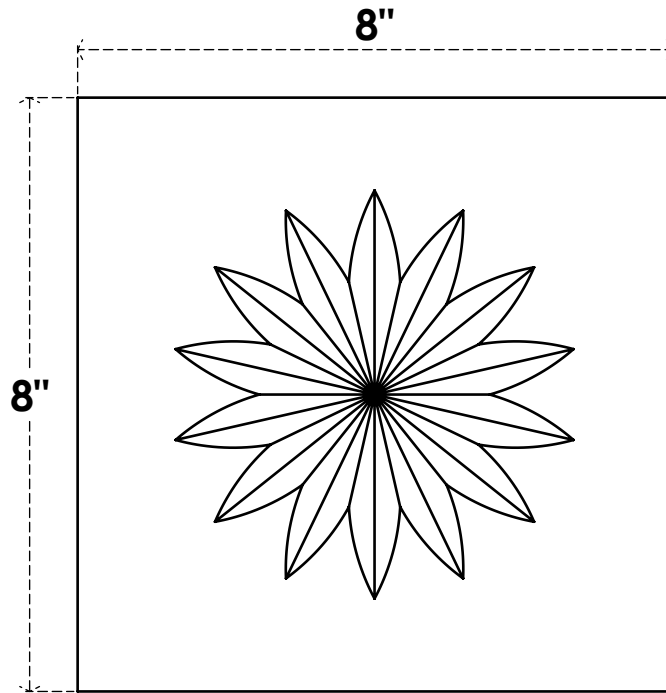

ROSP080X080X100SDG09

8"W X 8"H X 1"P STANDARD SEDGWICK FLOWER ROSETTE WITH SQUARE EDGE,
ARCHITECTURAL GRADE PVC

FRONT

SIDE

EKENA MILLWORK
2300 WEST MAIN ST.
CLARKSVILLE, TX 75426
TOLL FREE: 866-607-0453
WWW.EKENAMILLWORK.COM