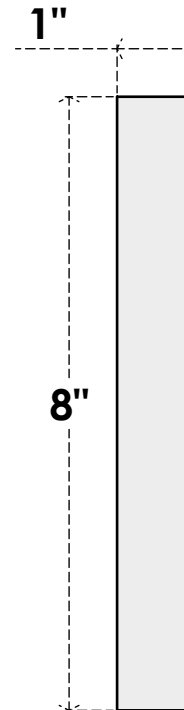

ROSP080X080X100SDG09

8"W X 8"H X 1"P STANDARD SEDGWICK FLOWER ROSETTE WITH SQUARE EDGE,
ARCHITECTURAL GRADE PVC

FRONT

SIDE

EKENA MILLWORK
2300 WEST MAIN ST.
CLARKSVILLE, TX 75426
TOLL FREE: 866-607-0453
WWW.EKENAMILLWORK.COM

NOTES

1. INSTALLATION TO BE COMPLETED IN ACCORDANCE WITH MANUFACTURER'S SPECIFICATIONS.
2. DRAWING MAY NOT BE TO SCALE
3. THIS DRAWING IS INTENDED FOR DESIGN AND PLANNING PURPOSES ONLY.
4. ALL INFORMATION CONTAINED HEREIN WAS CURRENT AT THE TIME OF DEVELOPMENT BUT MUST BE REVIEWED AND APPROVED BY THE PRODUCT MANUFACTURER TO BE CONSIDERED ACCURATE.
5. ARCHITECTURAL GRADE PVC PRODUCTS ARE MADE FROM EXPANDED CELLULAR PVC AND COME NATURALLY WHITE BUT MAY BE PAINTED